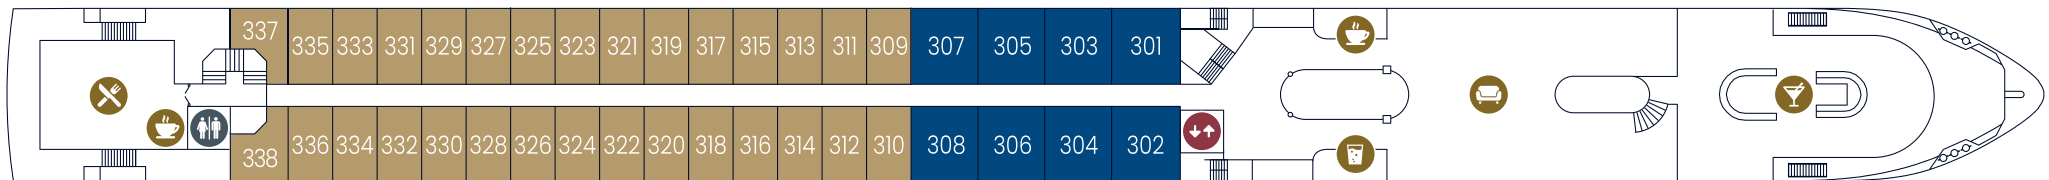

MS VIVA ENJOY

Deckplan | Deck plan

Sonnendeck | Sun deck

Diamant Deck | Diamond Deck No. 300

Rubin Deck | Ruby Deck No. 200

Smaragd Deck | Emerald Deck No. 100

Legende

- Eingang
- Bar
- Fitness
- 2-Bett-Kabine¹
- Aufzug
- Bistro
- Wellness
- 2-Bett-Kabine²
- 2-Bett-Kabine hinten¹
- Rezeption
- Panoramasaalon
- WC
- 2-Bett-Kabine hinten¹
- Kaffee Station
- Steuerhaus
- Wasserspender
- Besatzung
- Bordshop
- Pool
- Restaurant
- Suite¹

Key

- Entrance
- Bar
- Fitness
- Double Cabin¹
- Elevator
- Bistro
- Wellness
- Double Cabin²
- Double Cabin aft¹
- Reception Desk
- Panorama Salon
- Restrooms
- Double Cabin aft¹
- Coffee Station
- Kitchen
- Water dispenser
- Wheelhouse
- Bordshop
- Crew
- Restaurant
- Pool
- Suite¹

1) Französischer Balkon 2) Fenster (nicht zu öffnen)

1) French Balcony 2) Fixed Windows