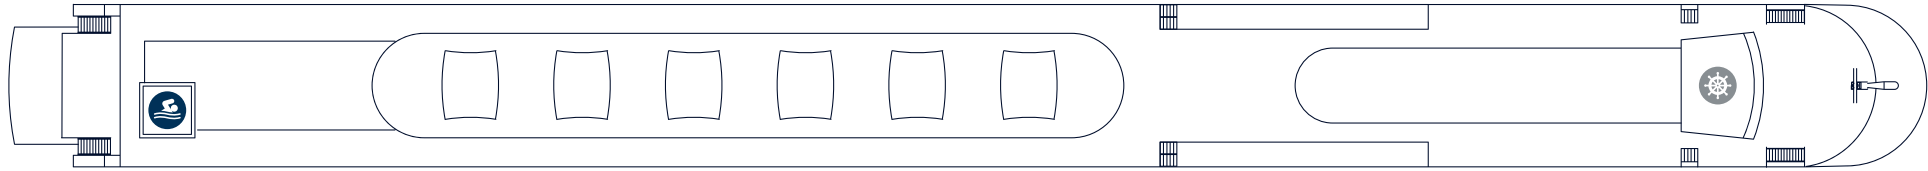

MS VIVA ENJOY

Deckplan | Deck plan

Sonnendeck | Sun deck

Diamant Deck | Diamond Deck No. 300

Rubin Deck | Ruby Deck No. 200

Smaragd Deck | Emerald Deck No. 100

Legende

- Eingang
- Bar
- Fitness
- 2-Bett-Kabine¹
- Aufzug
- Bistro
- Wellness
- 2-Bett-Kabine²
- 2-Bett-Kabine hinten¹
- Rezeption
- Panoramasaalon
- WC
- 2-Bett-Kabine hinten¹
- Kaffee Station
- Steuerhaus
- Wasserspender
- Besatzung
- Bordshop
- Pool
- Restaurant
- Suite¹

Key

- Entrance
- Bar
- Fitness
- Double Cabin¹
- Elevator
- Bistro
- Wellness
- Double Cabin²
- Double Cabin aft¹
- Reception Desk
- Panorama Salon
- Restrooms
- Double Cabin aft¹
- Coffee Station
- Kitchen
- Water dispenser
- Wheelhouse
- Bordshop
- Crew
- Restaurant
- Pool
- Suite¹