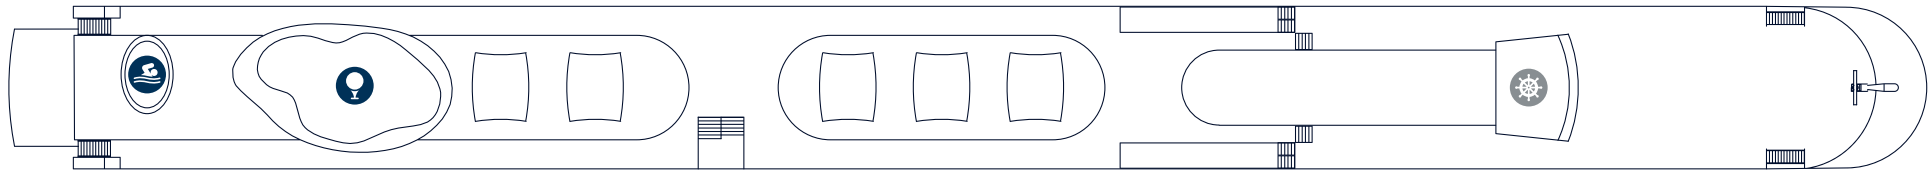

MS VIVA MOMENTS

Deckplan | Deck plan

Sonnendeck

Diamant Deck No. 300

Rubin Deck No. 200

Smaragd Deck No. 100

Legende

- | | | | |
|-------------|---------------|------------|----------------------------|
| Eingang | Bistro | Golf | 2-Bett-Kabine ¹ |
| Aufzug | Panoramasalon | Wellness | 2-Bett-Kabine ² |
| Rezeption | Live Cooking | WC | Suite ³ |
| Travel Desk | Friseur | Küche | Junior Suite ¹ |
| Bordshop | Pool | Steuerhaus | |
| Restaurant | Fitness | Besatzung | |
| Bar | | | |

Key

- | | | | |
|----------------|----------------|------------|---------------------------|
| Entrance | Bistro | Golf | Double Cabin ¹ |
| Elevator | Panorama Salon | Wellness | Double Cabin ² |
| Reception Desk | Live Cooking | Restrooms | Suite ³ |
| Travel Desk | Hairdresser | Kitchen | Junior Suite ¹ |
| Bordshop | Pool | Wheelhouse | |
| Restaurant | Fitness | Crew | |
| Bar | | | |