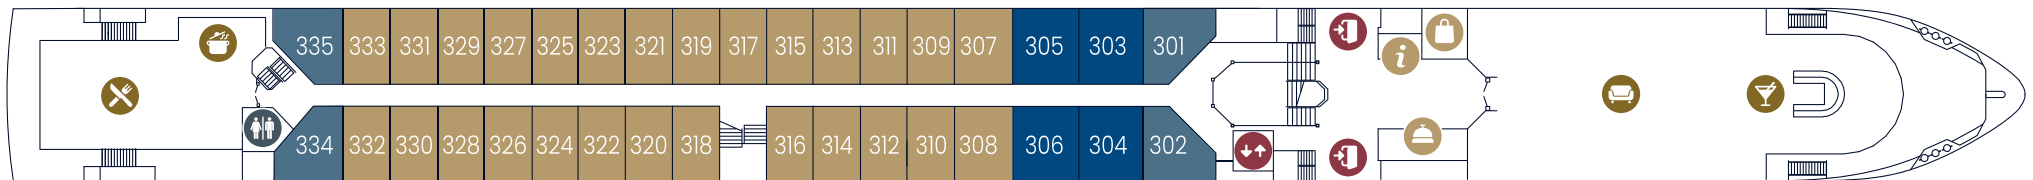

MS VIVA MOMENTS

Deckplan | Deck plan

Sonnendeck

Diamant Deck No. 300

Rubin Deck No. 200

Smaragd Deck No. 100

Legende

- | | | | |
|-------------|---------------|------------|----------------------------|
| Eingang | Bistro | Golf | 2-Bett-Kabine ¹ |
| Aufzug | Panoramasalon | Wellness | 2-Bett-Kabine ² |
| Rezeption | Live Cooking | WC | Suite ³ |
| Travel Desk | Friseur | Küche | Junior Suite ¹ |
| Bordshop | Pool | Steuerhaus | |
| Restaurant | Fitness | Besatzung | |
| Bar | | | |

Key

- | | | | |
|----------------|----------------|------------|---------------------------|
| Entrance | Bistro | Golf | Double Cabin ¹ |
| Elevator | Panorama Salon | Wellness | Double Cabin ² |
| Reception Desk | Live Cooking | Restrooms | Suite ³ |
| Travel Desk | Hairdresser | Kitchen | Junior Suite ¹ |
| Bordshop | Pool | Wheelhouse | |
| Restaurant | Fitness | Crew | |
| Bar | | | |