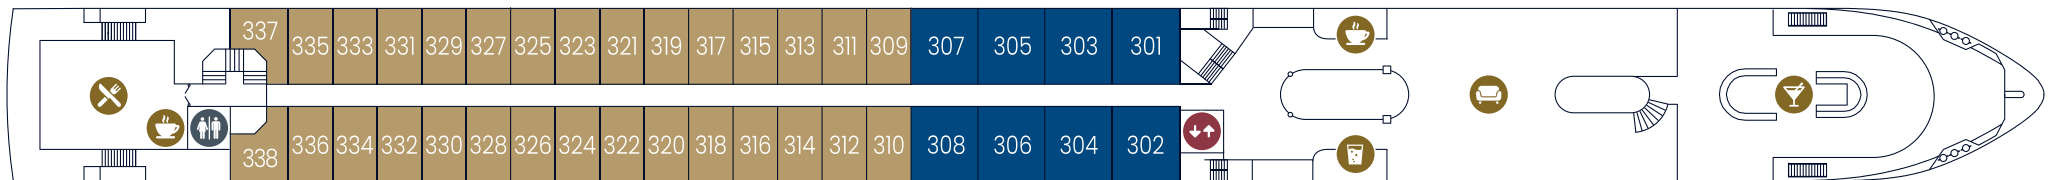

MS VIVA TWO

Deckplan | Deck plan

Sonnendeck | Sun deck

Diamant Deck | Diamond Deck No. 300

Rubin Deck | Ruby Deck No. 200

Smaragd Deck | Emerald Deck No. 100

Legende

- Eingang
- Bar
- Fitness
- 2-Bett-Kabine¹
- Aufzug
- Bistro
- Wellness
- 2-Bett-Kabine²
- Rezeption
- Panoramasaalon
- WC
- 2-Bett-Kabine hinten¹
- Kaffee Station
- Küche
- Suite¹
- Bordshop
- Wasserspender
- Steuerhaus
- Besatzung
- Restaurant
- Pool

Key

- Entrance
- Bar
- Fitness
- Double Cabin¹
- Elevator
- Bistro
- Wellness
- Double Cabin²
- Reception Desk
- Panorama Salon
- Restrooms
- Double Cabin aft¹
- Travel Desk
- Coffee Station
- Kitchen
- Suite¹
- Bordshop
- Water dispenser
- Wheelhouse
- Crew
- Restaurant
- Pool

1) Französischer Balkon 2) Fenster (nicht zu öffnen)

1) French Balcony 2) Fixed Windows