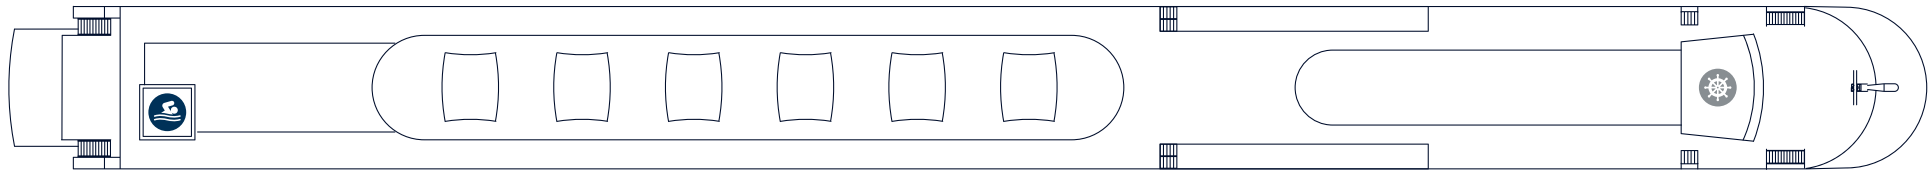

MS VIVA TWO

Deckplan | Deck plan

Sonnendeck | Sun deck

Diamant Deck | Diamond Deck No. 300

Rubin Deck | Ruby Deck No. 200

Smaragd Deck | Emerald Deck No. 100

Legende

- Eingang
- Bar
- Fitness
- 2-Bett-Kabine¹
- Aufzug
- Bistro
- Wellness
- 2-Bett-Kabine²
- Rezeption
- Panoramasaalon
- WC
- 2-Bett-Kabine hinten¹
- Kaffee Station
- Küche
- Suite¹
- Bordshop
- Wasserspender
- Steuerhaus
- Besatzung
- Restaurant
- Pool

Key

- Entrance
- Bar
- Fitness
- Double Cabin¹
- Elevator
- Bistro
- Wellness
- Double Cabin²
- Reception Desk
- Panorama Salon
- Restrooms
- Double Cabin aft¹
- Travel Desk
- Coffee Station
- Kitchen
- Suite¹
- Bordshop
- Water dispenser
- Wheelhouse
- Crew
- Restaurant
- Pool