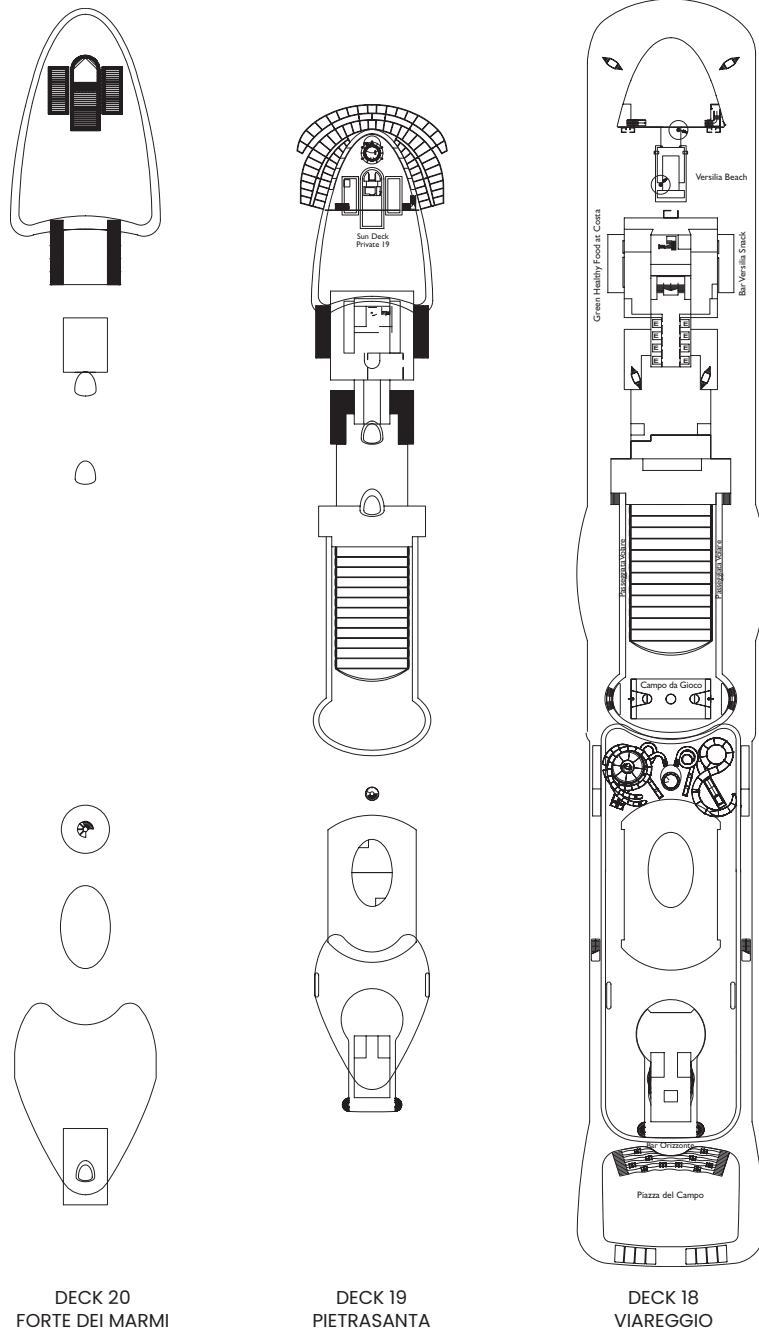

Costa Toscana

Grt: 182.700 t
Length: 337 m
Width: 42 m
Cruising speed: 17 Knots
Max speed: 21,5 Knots

- H cabins for disabled guests
- C interconnecting cabins
- E lift
- single sofa bed
- 1 upper berth

Note: the matrimonial bed is available in all the categories of cabin.
3rd and 4th bed are available in all the categories.

Inside cabin

Talamone, Montalcino, Bolgheri, Siena, Volterra, San Gimignano, Arezzo, Livorno, Pisa, Lucca, Montecatini Terme

Outside cabins ocean view

Talamone, Montalcino

Cabins with ocean view balcony

Montalcino*, Bolgheri, Siena, Volterra, San Gimignano, Arezzo, Livorno, Pisa, Lucca, Bellagio

* Cabins with loggia balcony (the balcony door can be closed by the crew in case of bad weather)

Suites

Suite with Ocean View Balcony.

Bolgheri, Siena, Volterra, San Gimignano, Arezzo, Livorno, Pisa

Cabin with terrace by the sea

Bolgheri, Siena

Grand Suite with Ocean View Balcony.

Siena, San Gimignano, Arezzo, Montecatini Terme

DECK 20
FORTE DEI MARMÌ

DECK 19
PIETRASANTA

DECK 18
VIAREGGIO