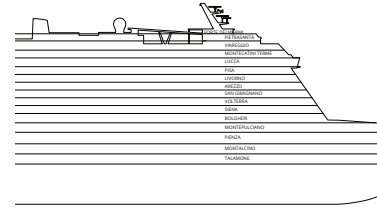

Cabin with ocean view balcony

Terrazza & Bar Infinity

DECK 8 BOLGHERI DECK 7 MONTEPULCIANO DECK 6 PIENZA DECK 5 MONTALCINO DECK 4 TALAMONE

Costa Toscana

Grt: 182.700 t
 Length: 337 m
 Width: 42 m
 Cruising speed: 17 Knots
 Max speed: 21,5 Knots