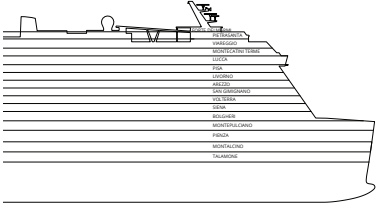

Costa Toscana

Gr: 182.700 t
 Length: 337 m
 Width: 42 m
 Cruising speed: 17 Knots
 Max speed: 21,5 Knots

- H cabins for disabled guests
- C interconnecting cabins
- E lift
- single sofa bed
- 1 upper berth

Note: the matrimonial bed is available in all the categories of cabin.
 3° and 4° bed are available in all the categories.

- Inside cabin**
 Talamone, Montalcino, Bolgheri, Siena, Volterra, San Gimignano, Arezzo, Livorno, Pisa, Lucca, Montecatini Terme
- Outside cabins ocean view**
 Talamone, Montalcino
- Cabins with ocean view balcony**
 Montalcino*, Bolgheri, Siena, Volterra, San Gimignano, Arezzo, Livorno, Pisa, Lucca, Bellagio