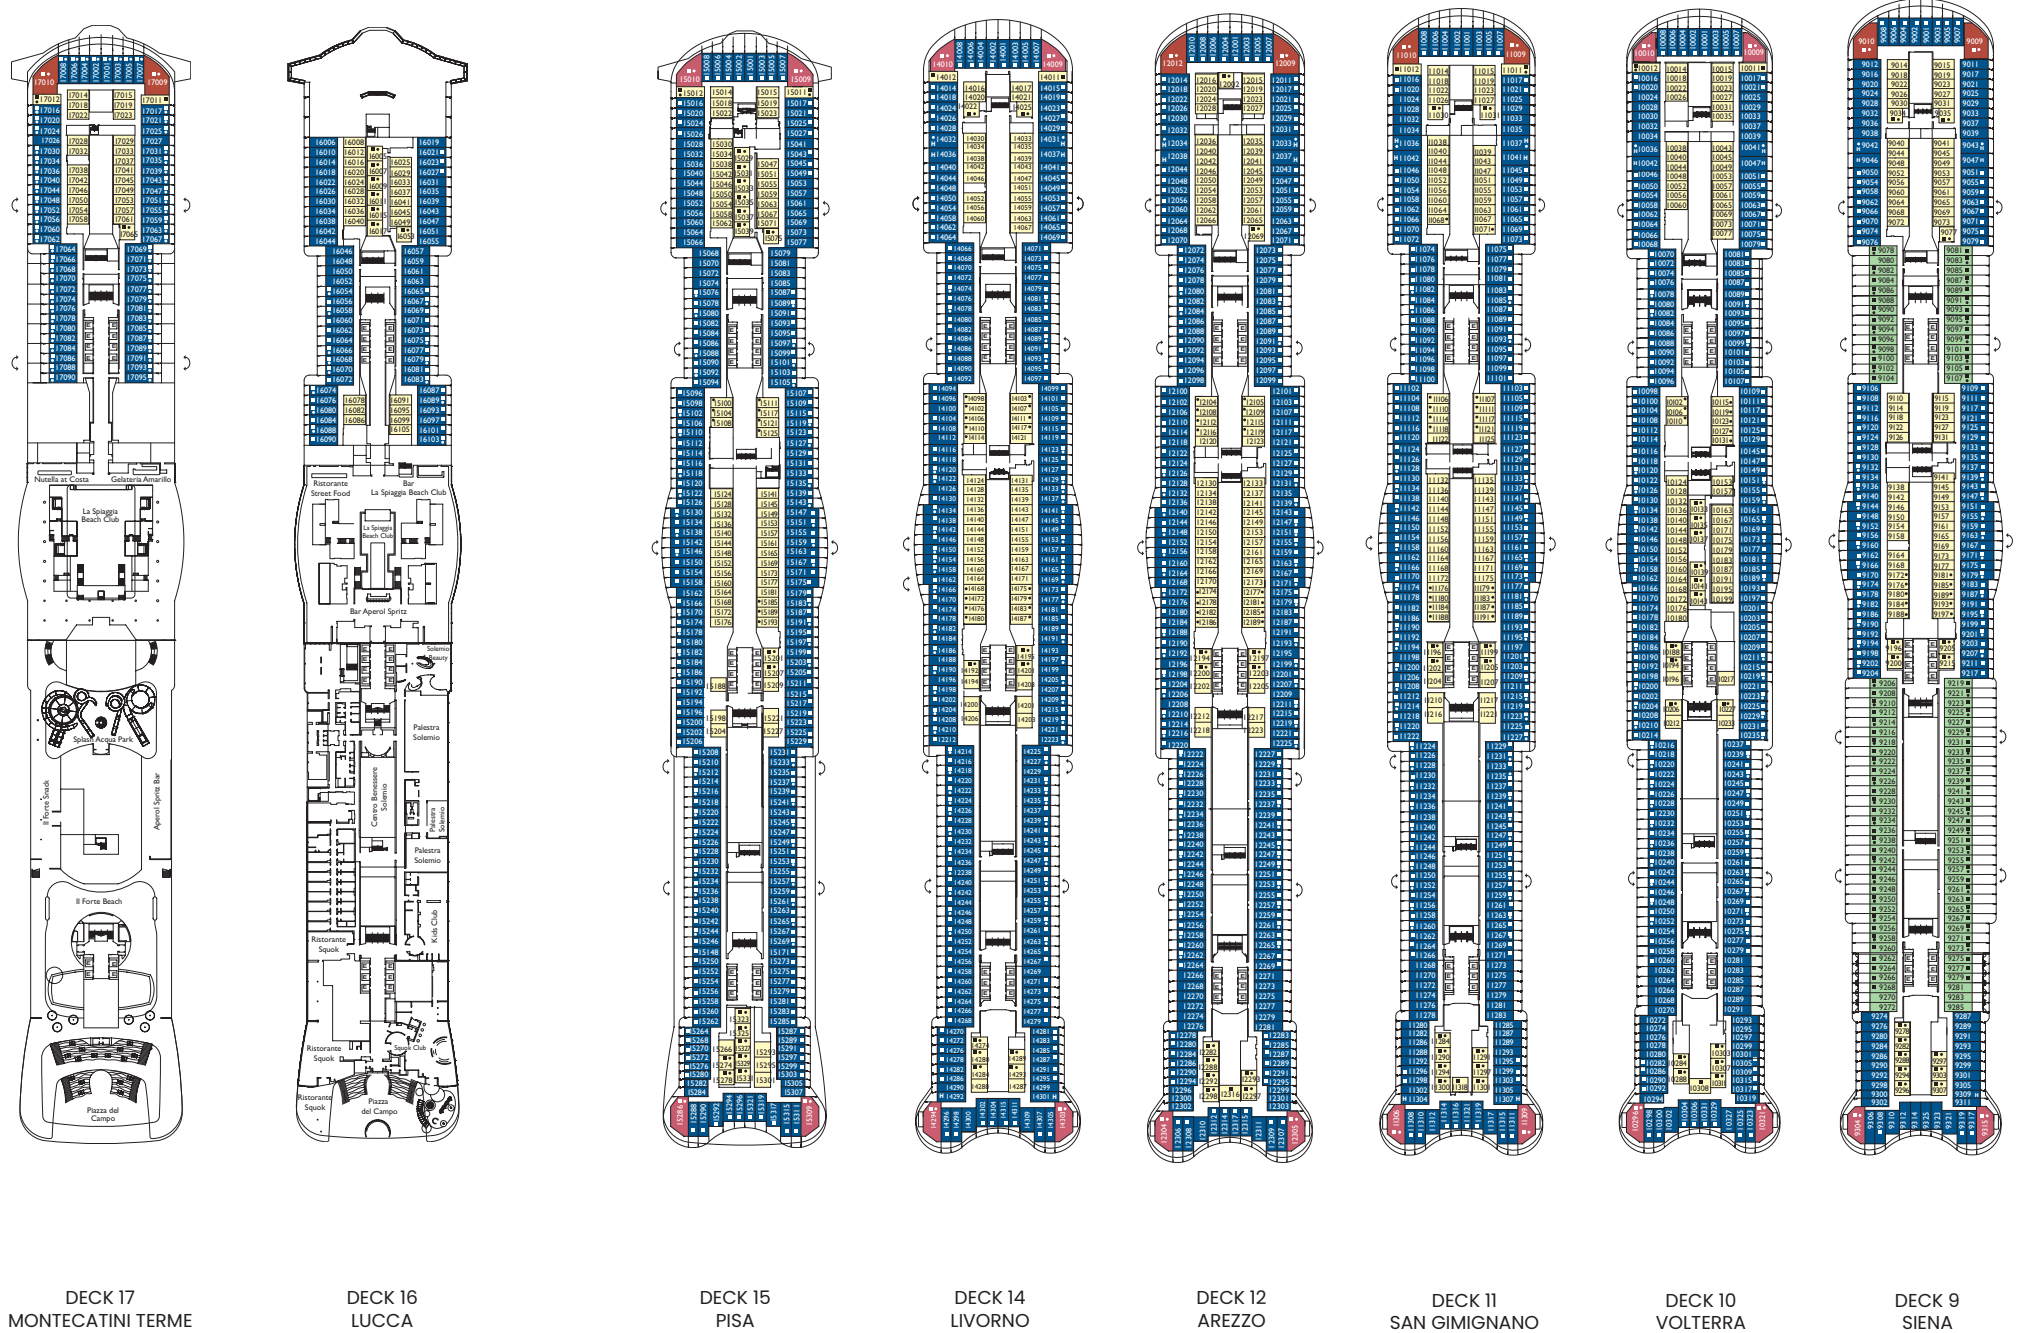

Costa Toscana

Grt: 182.700 t
Length: 337 m
Width: 42 m
Cruising speed: 17 Knots
Max speed: 21,5 Knots

- H cabins for disabled guests
- C interconnecting cabins
- E lift
- single sofa bed
- 1 upper berth

Note: the matrimonial bed is available in all the categories of cabin.
3rd and 4th bed are available in all the categories.

Inside cabin

Talamone, Montalcino, Bolgheri, Siena, Volterra, San Gimignano, Arezzo, Livorno, Pisa, Lucca, Montecatini Terme

Outside cabins ocean view

Talamone, Montalcino

Cabins with ocean view balcony

Montalcino*, Bolgheri, Siena, Volterra, San Gimignano, Arezzo, Livorno, Pisa, Lucca, Bellagio

* Cabins with loggia balcony (the balcony door can be closed by the crew in case of bad weather)

Suites

Suite with Ocean View Balcony.

Bolgheri, Siena, Volterra, San Gimignano, Arezzo, Livorno, Pisa

Cabin with terrace by the sea

Bolgheri, Siena

Grand Suite with Ocean View Balcony.

Siena, San Gimignano, Arezzo, Montecatini Terme

DECK 17
MONTECATINI TERME

DECK 16
LUCCA

DECK 15
PISA

DECK 14
LIVORNO

DECK 12
AREZZO

DECK 11
SAN GIMIGNANO

DECK 10
VOLTERRA

DECK 9
SIENA