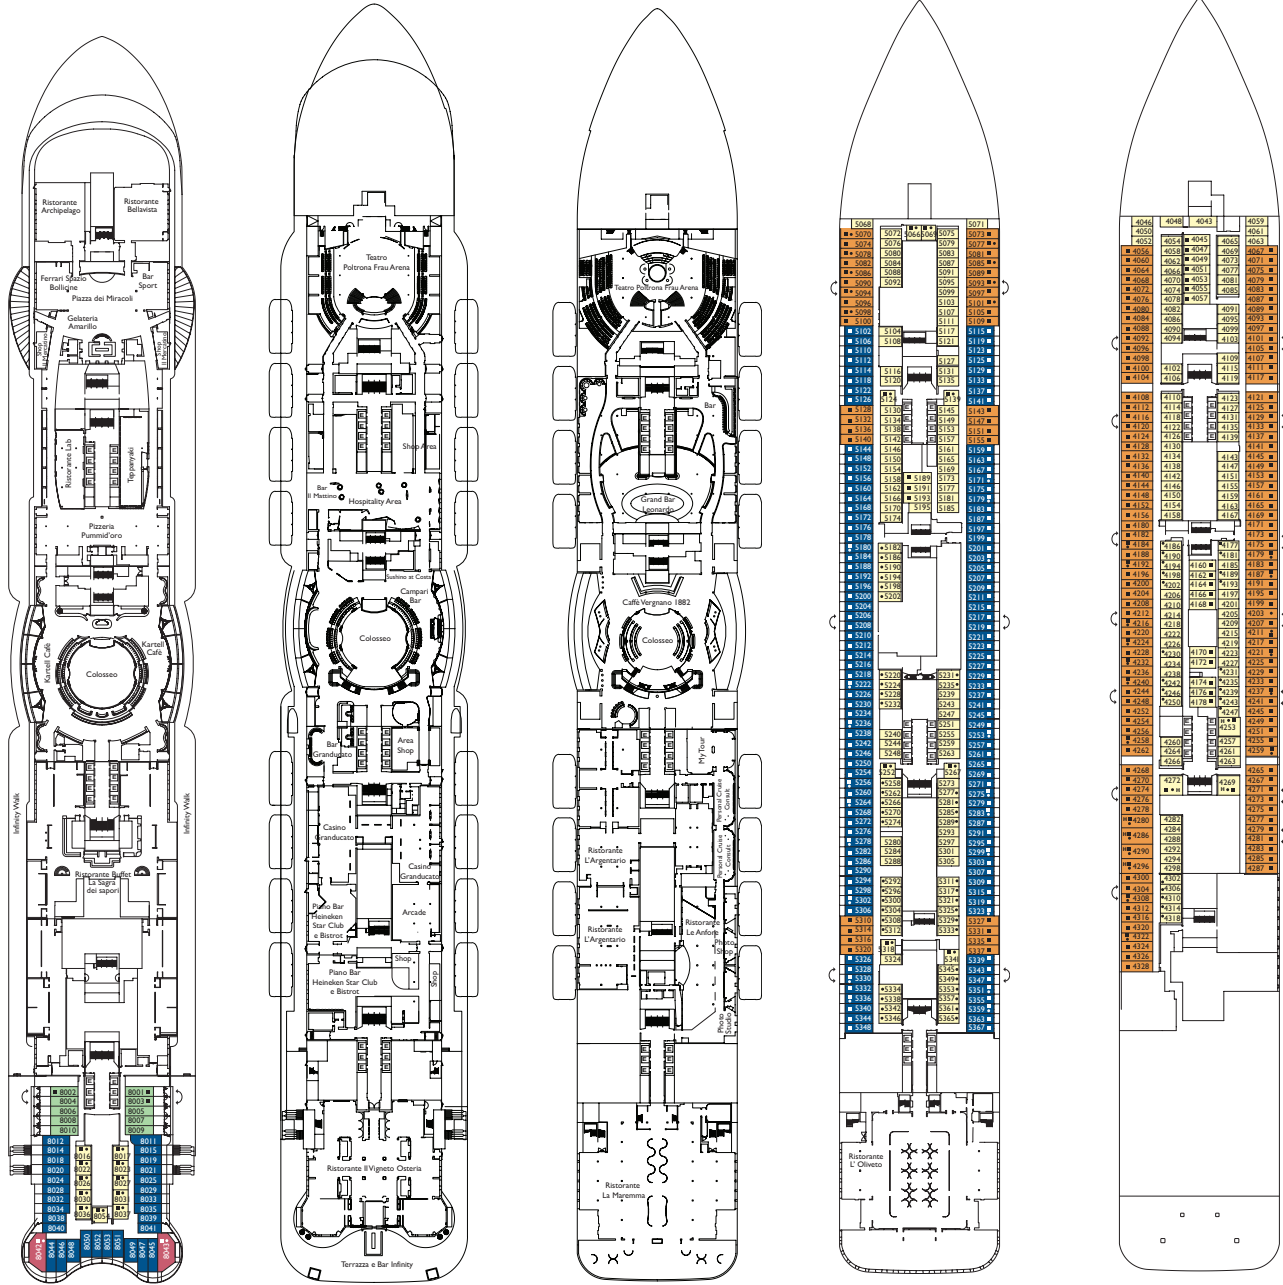

Costa Toscana

Gr: 182.700 t
 Length: 337 m
 Width: 42 m
 Cruising speed: 17 Knots
 Max speed: 21,5 Knots

- H cabins for disabled guests
- C interconnecting cabins
- E lift
- single sofa bed
- 1 upper berth

* Cabins with loggia balcony (the balcony door can be closed by the crew in case of bad weather)

- Suites**
 - Suite with Ocean View Balcony.**
 Bolgheri, Siena, Volterra, San Gimignano, Arezzo, Livorno, Pisa
 - Cabin with terrace by the sea**
 Bolgheri, Siena
 - Grand Suite with Ocean View Balcony.**
 Siena, San Gimignano, Arezzo, Montecatini Terme

Cabin with ocean view balcony

Terrazza & Bar Infinity

DECK 8 BOLGHERI DECK 7 MONTEPULCIANO DECK 6 PIENZA DECK 5 MONTALCINO DECK 4 TALAMONE

Costa Toscana

Grt: 182.700 t
 Length: 337 m
 Width: 42 m
 Cruising speed: 17 Knots
 Max speed: 21,5 Knots